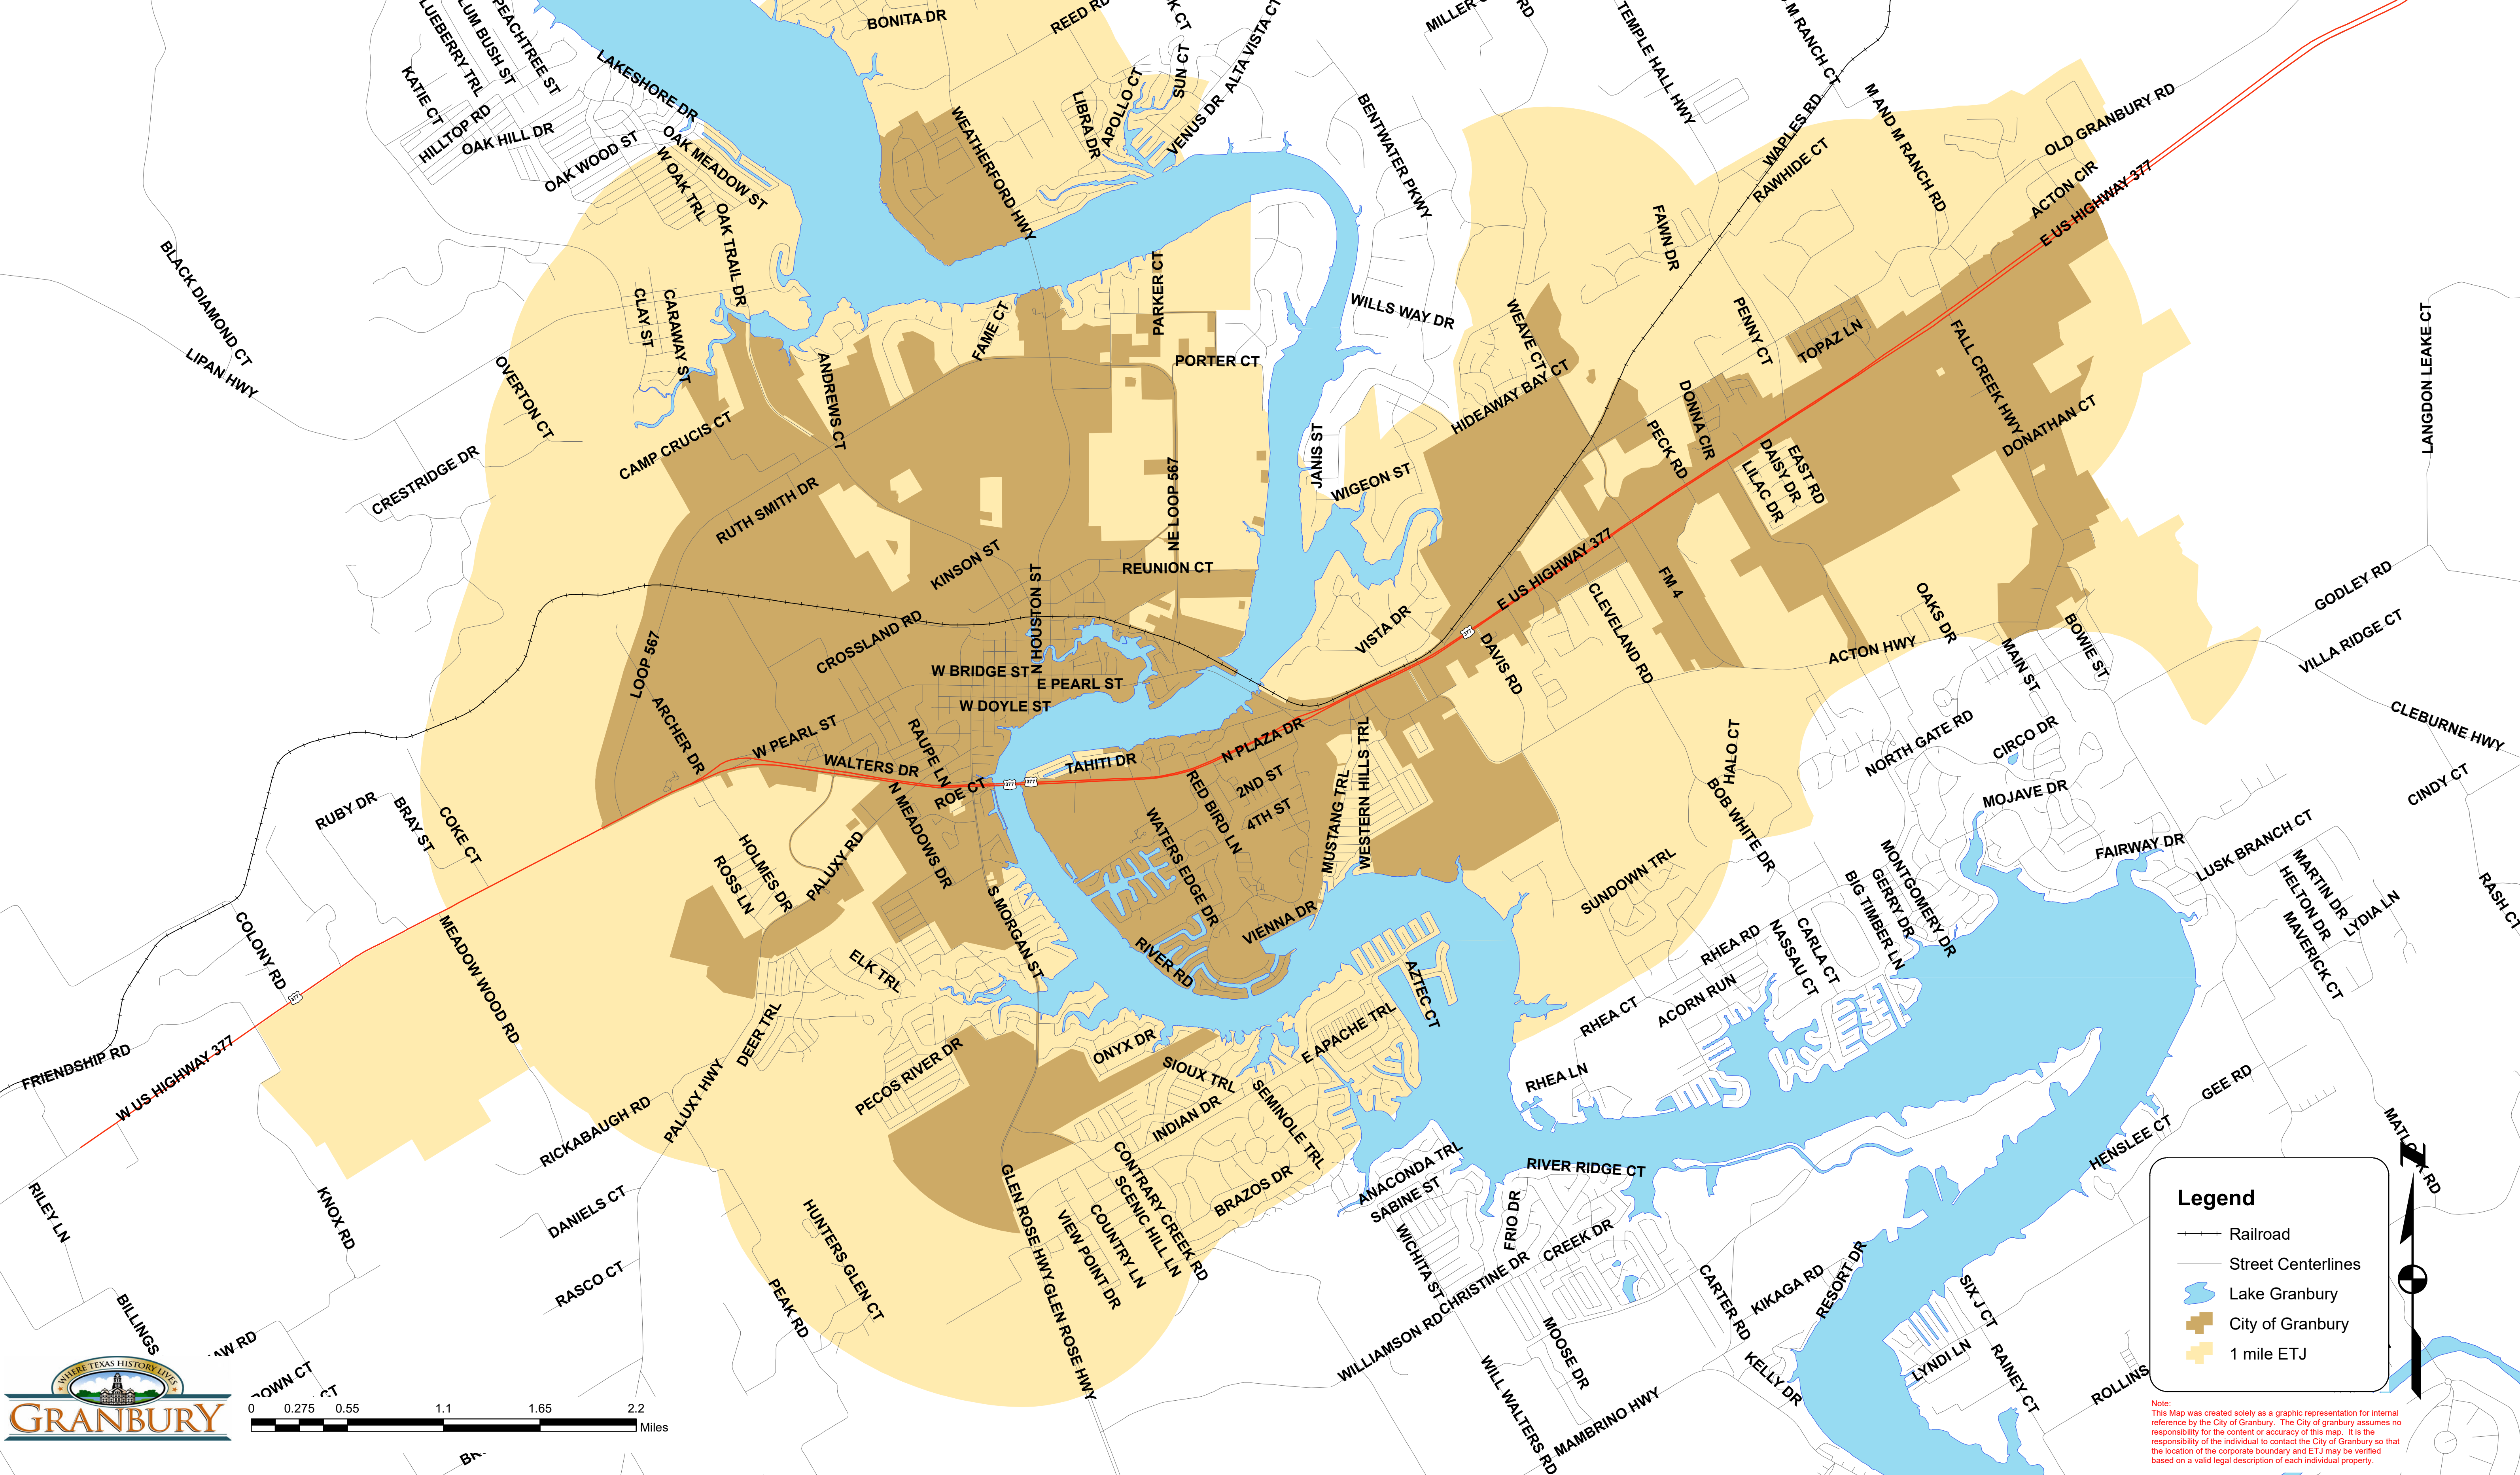

City of Granbury, Texas

City Limits and 1 mile Extraterritorial Jurisdiction

Updated May 2020

Legend

- Railroad
- Street Centerlines
- Lake Granbury
- City of Granbury
- 1 mile ETJ